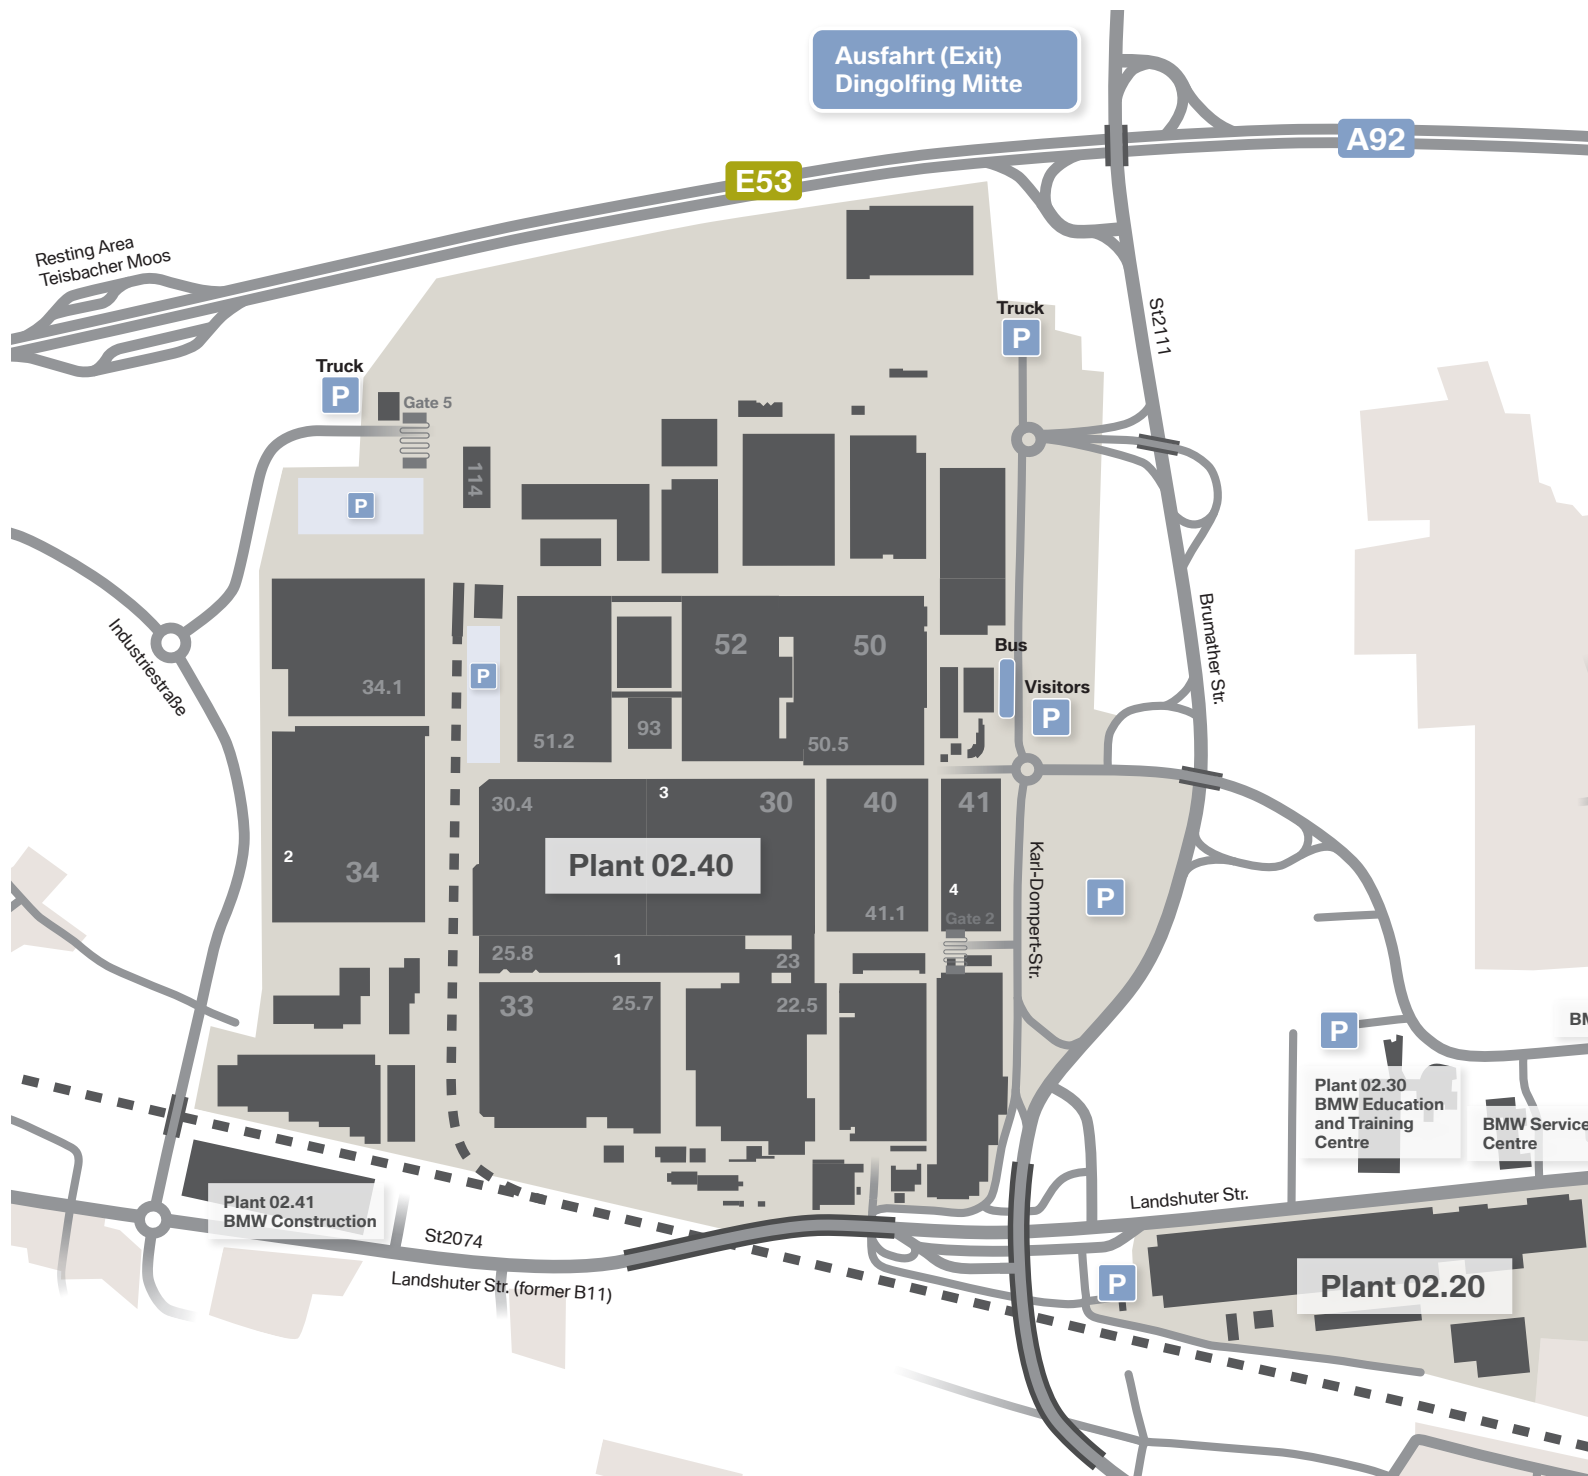

BMW GROUP LOCATION DINGOLFING.

LOCATION AND ACCESS MAP. DETAILS AND BMW ADDRESSES AS WELL AS INFORMATION ON NAVIGATION CAN BE FOUND ON PAGE 2.

INFORMATION FOR VISITORS.

The meeting point for guided plant tours is at the visitor centre at Gate 3 of BMW Plant 2.4. Parking is available at the visitor parking lot next to the roundabout, bus parking is available next to the Plant (see map attached). Please follow instructions below to „Gate 3 visitors“ or use your GPS as suggested. Bus arrivals are advised to use the rotary at Gate 4 and follow the road southbound to the marked bus parking areas.

INFORMATION FOR NAVIGATION.

BMW Plant 02.40 Gate 3 and visitor centre
 Destination: Dingolfing BMW
 Information for destination: Plant 02.40 Gate 3

BMW DINGOLFING ADDRESSES.

BMW Group Plant 02.10
 Laaberstraße 7
 84130 Dingolfing

BMW Group Plant 02.70
 Industriestraße 5
 84130 Dingolfing

BMW Group Plant 02.20
 Karl-Dompert-Straße 1
 84130 Dingolfing

BMW Group Plant 02.75
 Am Industriepark 2
 84079 Bruckberg

BMW Group Plant 02.27
 Tundinger Str. 11
 84164 Moosthenning