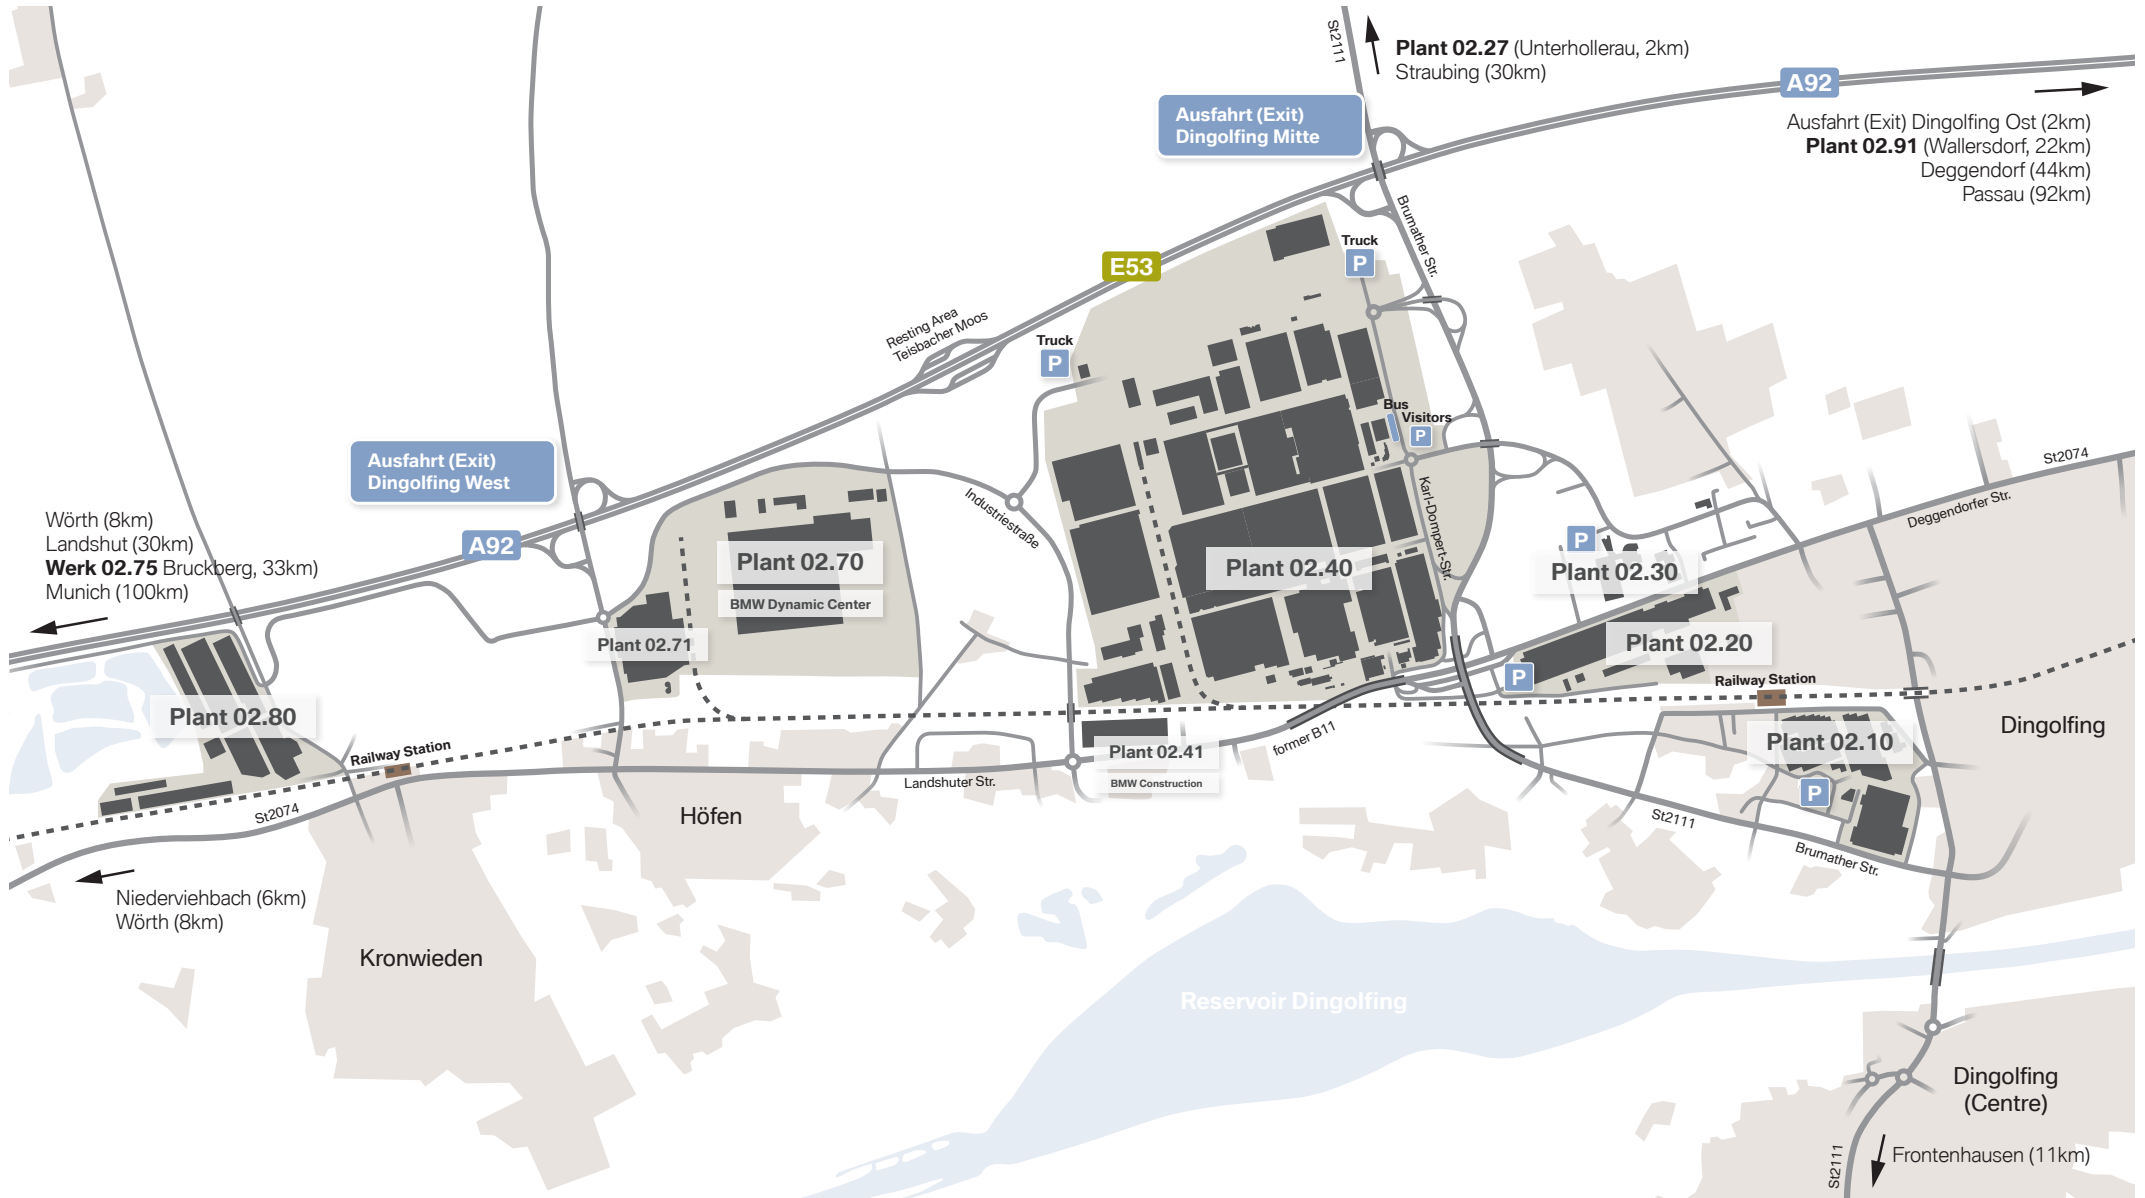

BMW GROUP LOCATION DINGOLFING.

LOCATION AND ACCESS MAP. DETAILS AND BMW ADDRESSES AS WELL AS INFORMATION ON NAVIGATION CAN BE FOUND ON PAGE 2.

INFORMATION FOR VISITORS.

The meeting point for guided plant tours is at the visitor centre at Gate 3 of BMW Plant 2.4. Parking is available at the visitor parking lot next to the roundabout, bus parking is available next to the Plant (see map attached). Please follow instructions below to „Gate 3 visitors“ or use your GPS as suggested. Bus arrivals are advised to use the rotary at Gate 4 and follow the road southbound to the marked bus parking areas.

INFORMATION FOR NAVIGATION.

BMW Plant 02.40 Gate 3 and visitor centre
 Destination: Dingolfing BMW
 Information for destination: Plant 02.40 Gate 3

BMW DINGOLFING ADDRESSES.

BMW Group Plant 02.10
 Laaberstraße 7
 84130 Dingolfing

BMW Group Plant 02.70
 Industriestraße 5
 84130 Dingolfing

BMW Group Plant 02.20
 Karl-Dompert-Straße 1
 84130 Dingolfing

BMW Group Plant 02.75
 Am Industriepark 2
 84079 Bruckberg

BMW Group Plant 02.27
 Tundinger Str. 11
 84164 Moosthenning

BMW Group Plant 02.40 Gate 5
 Industriestraße 6
 84130 Dingolfing