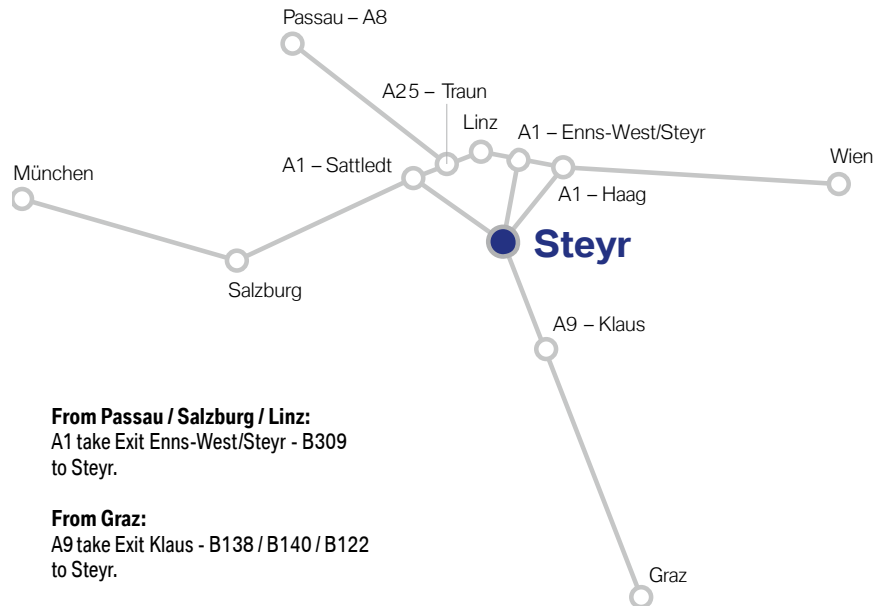

### DIRECTIONS.

Follow the signs „BMW Motoren“  
(Tor 1 and Tor 7).

### From Vienna:

A1 take Exit Haag - B42 / B12  
to Steyr.

### From Passau / Salzburg / Linz:

A1 take Exit Enns-West/Steyr - B309  
to Steyr.

### From Graz:

A9 take Exit Klaus - B138 / B140 / B122  
to Steyr.