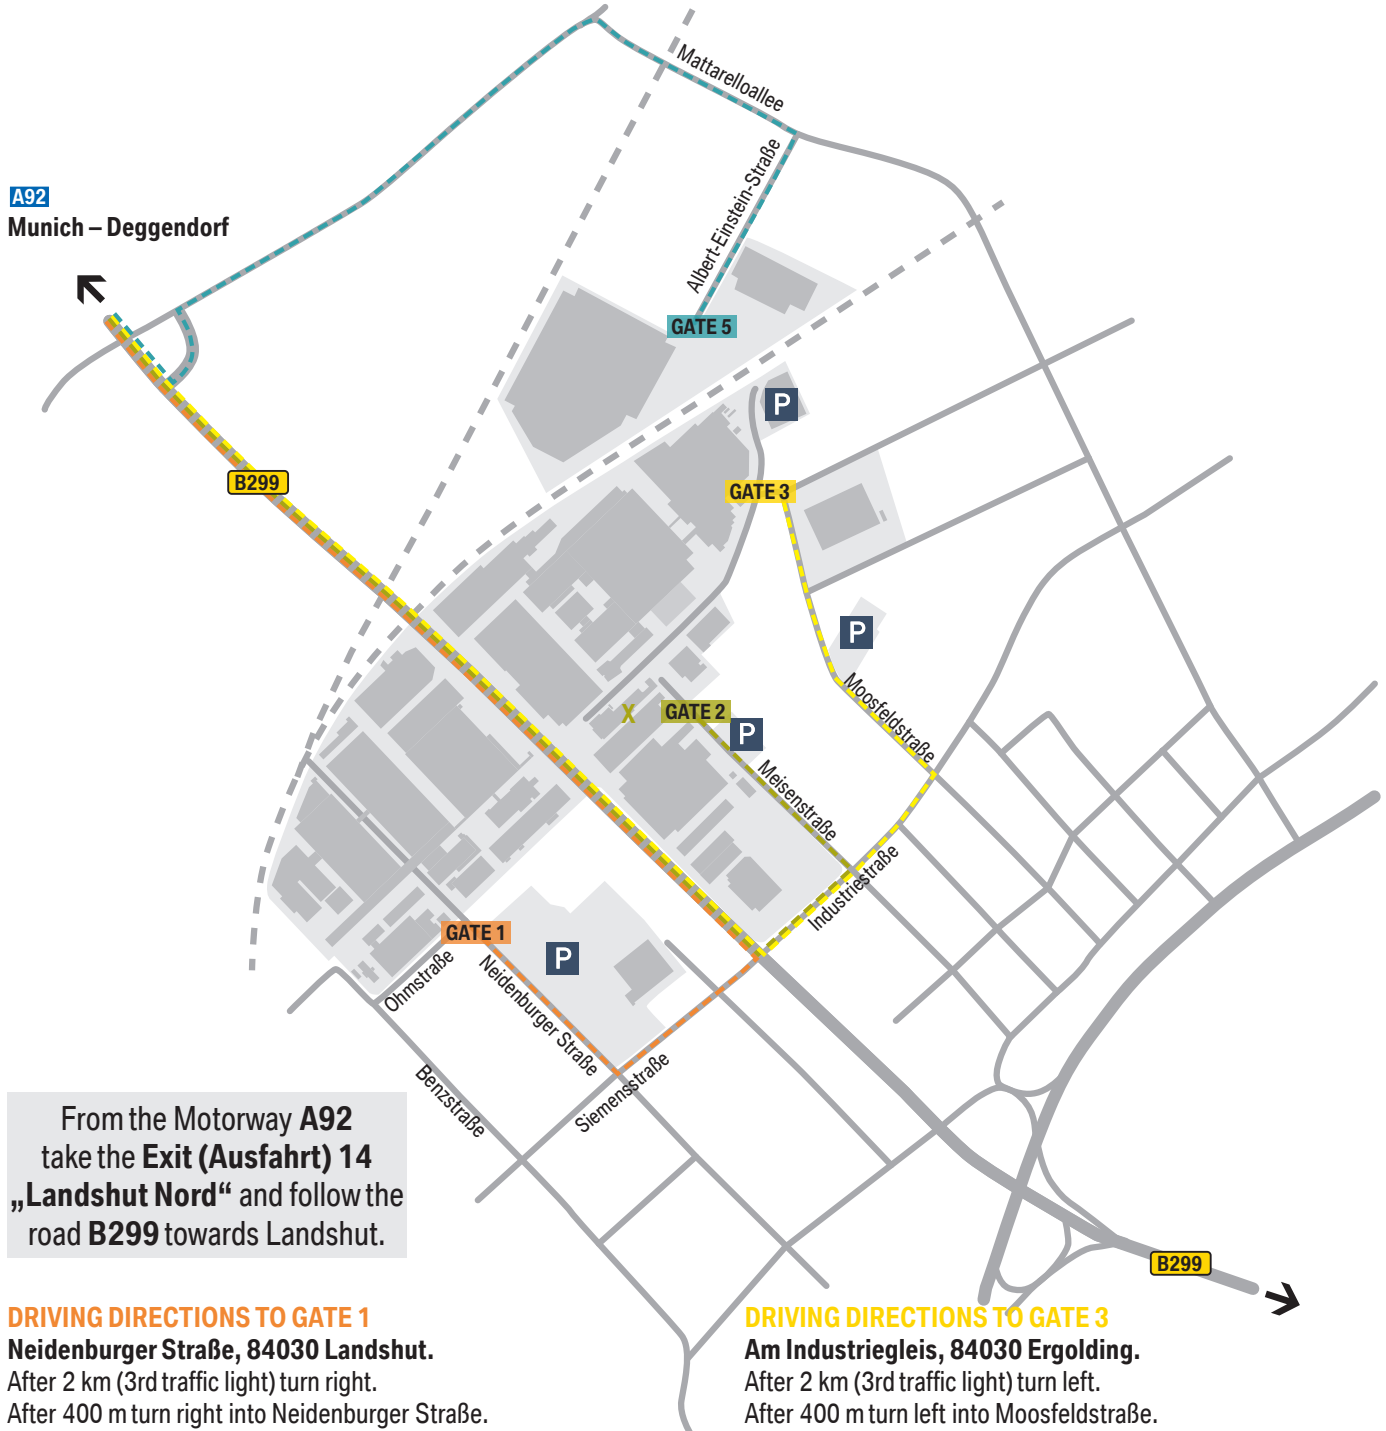

BMW GROUP PLANT LANDSHUT.

SITEMAP AND ARRIVAL INSTRUCTIONS.

DRIVING DIRECTIONS TO GATE 2 (VISITOR CENTER)
Meisenstraße, 84030 Ergolding.
After 2 km (3rd traffic light) turn left.
After 200 m (traffic light) turn left into Meisenstraße.
Gate 2 is open all day long.
The Visitor Centre **X** is on your left-hand side.

ANFAHRT TOR 5 (RECEIVING)
Albert-Einstein-Straße 5, 84030 Ergolding.
At the 1st traffic light turn left into Altdorfer Straße towards Ergolding, afterwards immediately turn right towards Ergolding.
After 800 m turn right towards Ergolding again (Mattarelloallee).
After the underbridge turn right into Albert-Einstein-Straße.